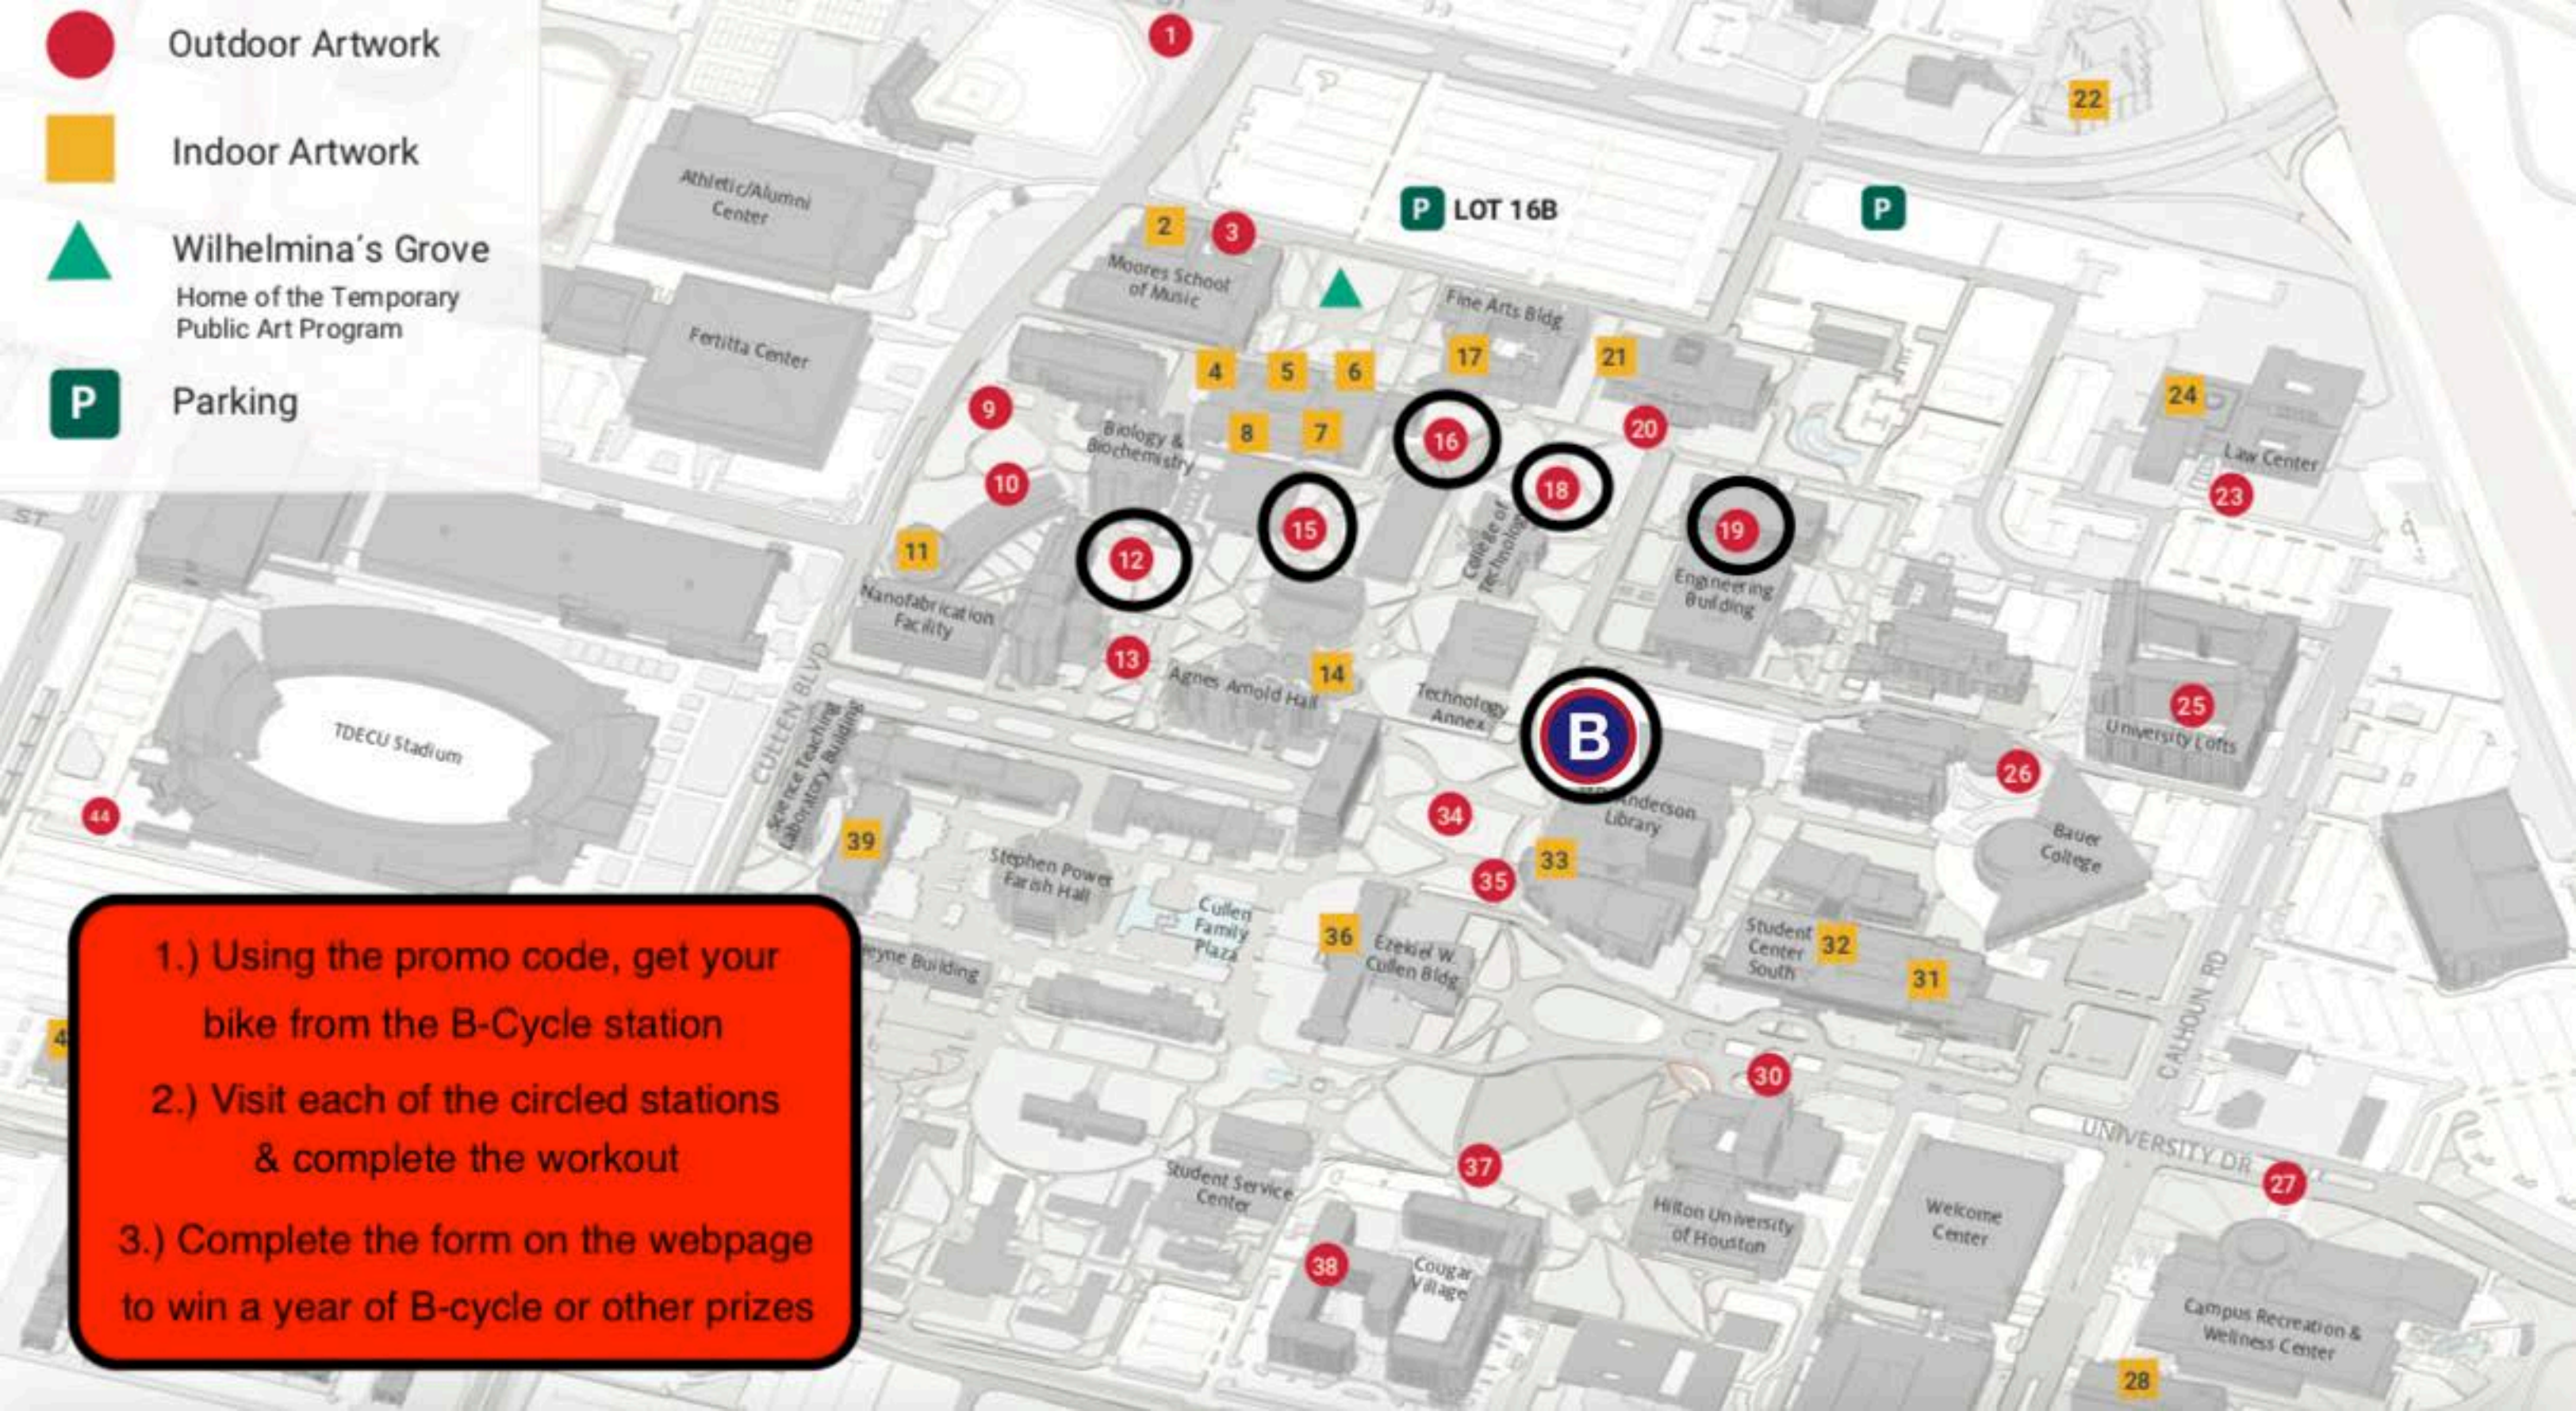

-  Outdoor Artwork
-  Indoor Artwork
-  Wilhelmina's Grove
Home of the Temporary
Public Art Program
-  Parking

1.) Using the promo code, get your bike from the B-Cycle station

2.) Visit each of the circled stations & complete the workout

3.) Complete the form on the webpage to win a year of B-cycle or other prizes